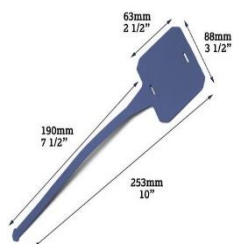

Plastic
Colour
Coded Tags

Colour:
Blue, black, red,
green, yellow,
white, purple,
orange, pink

Size :

Other:

Order code:
550-A65-P0*-S074

[Signpost](#)
[On Category](#)

Double
Sided Metal
Tape