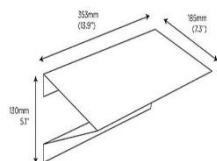

Colour:

Size :

Other:

Order code:

[Signpost ↗](#)

bezvíčkový

Pack of 10pcs

Blue for mear:
148-T041-P01

[On Category ↗](#)

ink: red, black, Blue
ext. Colour: Blue

red for mear:
148-T041-P03

Blue for food:
148-T040-P01

black for food.:
148-T040-P02

red for food:
148-T040-P03

Shelf