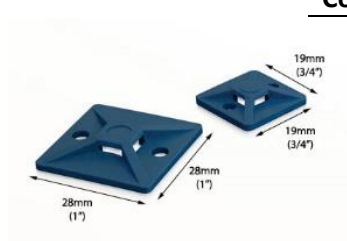

Colour:

Blue

Size :

Lenght x width
250x4,8mm

Other:

Order code:

800-CT02-S120-X39

[Signpost](#) ↑

[On Category](#) ↑

Cable Tie
Mounts

Colour:

Size :

Small:
19x19mm

Large:
28x28mm

Other:

Order code:

Small:
19x19mm

Large:
28x28mm

[Signpost](#) ↑

[On Category](#) ↑

Polypropylene
Cable Ties