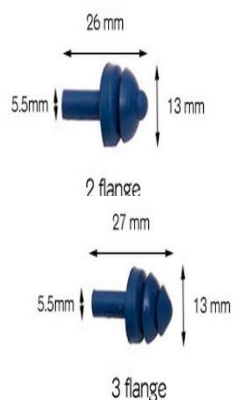

Colour:

Size :

Other:

Order code:

[Signpost ↑](#)

Blue, red

Blue 3Flange
415-S102-P01-X18
Red 3 Flange
415-S102-P03-X18

Blue 2Flange
415-S101-P01-X18
Red 2 Flange
415-S101-P03-X18

[On Category ↑](#)

Reusable Earplugs Corded

Colour:

Size :

Other:

Order code:

[Signpost ↑](#)

Blue, red

3Flange
410-P20-S102-X18
2Flange
410-P20-S101-X18

[On Category ↑](#)

Clips