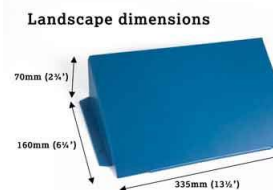

[Signpost](#) ↑
[On Category](#) ↑

Colour:

Size :

Other:

Order code:

[Signpost](#) ↑
[On Category](#) ↑

Swipe Card Holder	 <p>Quick drying erasable ink Magnetic pocket clip attached for extra security Can be fitted with a split ring for easy attachment to a safety chain or lanyard</p>	Colour: Blue ink: Blue, black, red, zelen	Size :	With Neck Chain or without	212-A65-A56-P01 s řetízkem 212-A65-A55-P01
Retractable Whiteboard Marker pen	 <p>Detectable Standard Marker Pen Available with either permanent or erasable ink</p>	Colour: Blue ink: Blue, black, red, green	Size :	Other: Bullet or Chisel Tip	Order code: Bullet Tip: 145-P0*-A07 Chisel Tip: 145-P0*-A08
Calculator		Colour: Blue, black, red, green, yellow, white, purple, orange, pink	Size : 80x95x20mm	Other:	Order code: 200H-P01
Holder Scissor/Knife		Colour:	Size :	Other:	Order code: 218-P01

Wall Mounted File Holder

Colour:

Blue, black, red, green, yellow, white, purple, orange, pink

Size :

335x160x70mm
285x245x85mm

Other:

Order code:

285mm 322-P01-006
335mm 322-P01-005